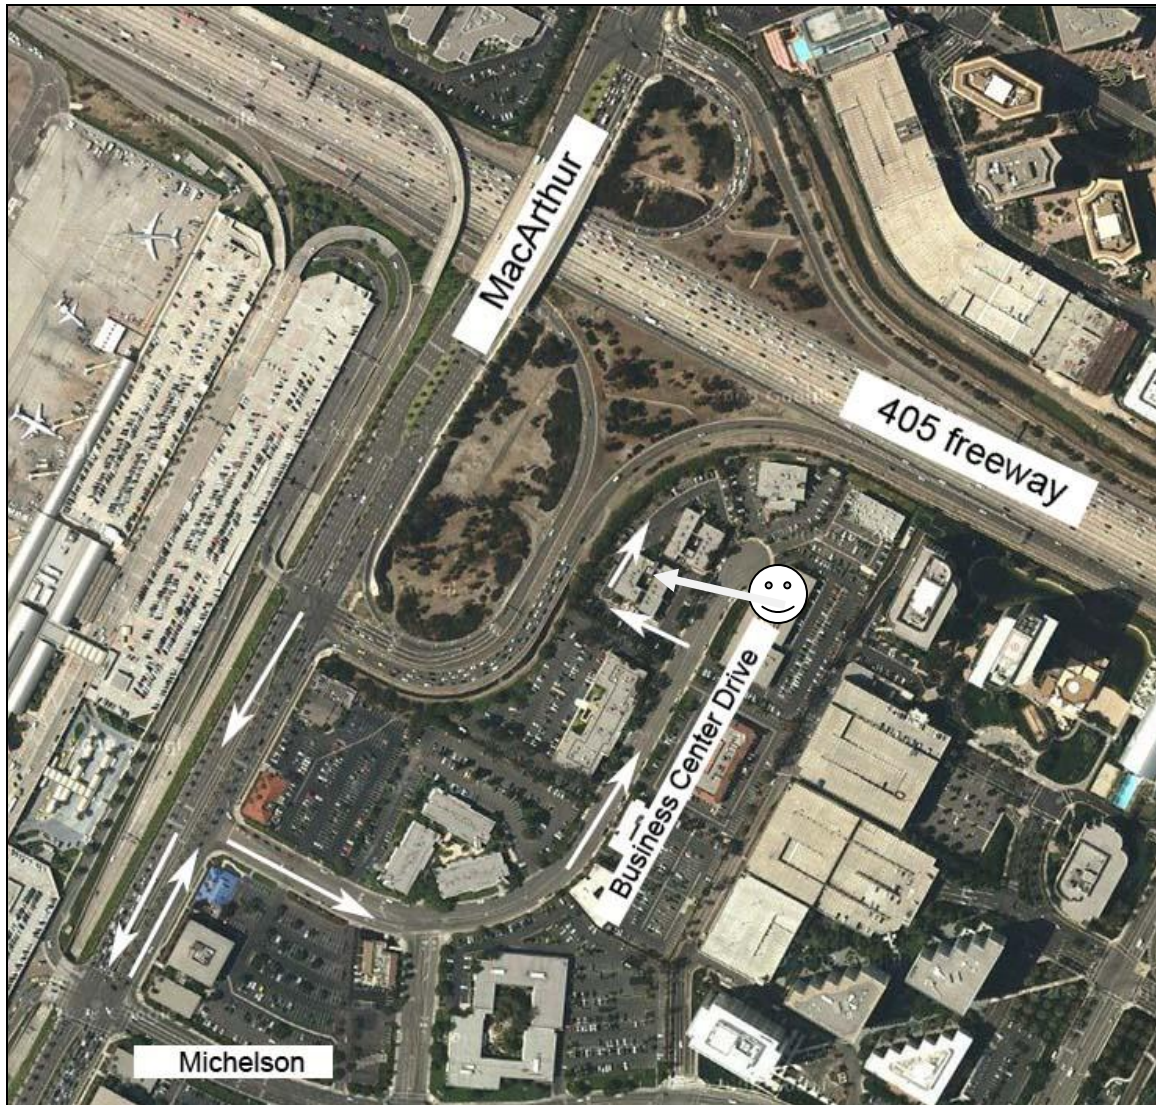

Directions to Orange County Friends Meeting

1. If you're coming from the 405 freeway, exit at **MacArthur Boulevard** and make a left turn onto MacArthur (whether you're coming from the north or from the south, it's a left turn).
2. If you're coming south on MacArthur (either from the above step or because you got on MacArthur from some point north of the 405), make a U turn at **Michelson**.
3. If you're coming north on MacArthur (either from the above step or because you got on MacArthur from some point south of Michelson), make a right turn on to **Business Center Drive**. (You will see an IHOP restaurant just before this turn, on your right).
4. Curve around Business Center Drive to the **last building on the left**. Turn left into the parking lot, then continue around the building until you come to a parking lot. The smiley face in the above map points to the location of our suite in this building.